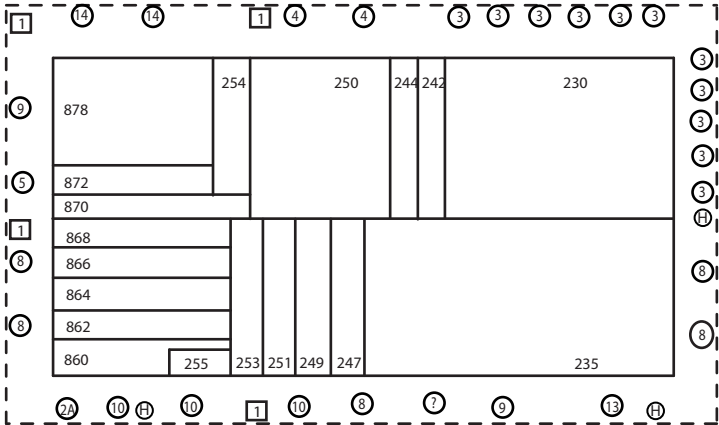

WEST 103rd STREET

WEST 102nd STREET