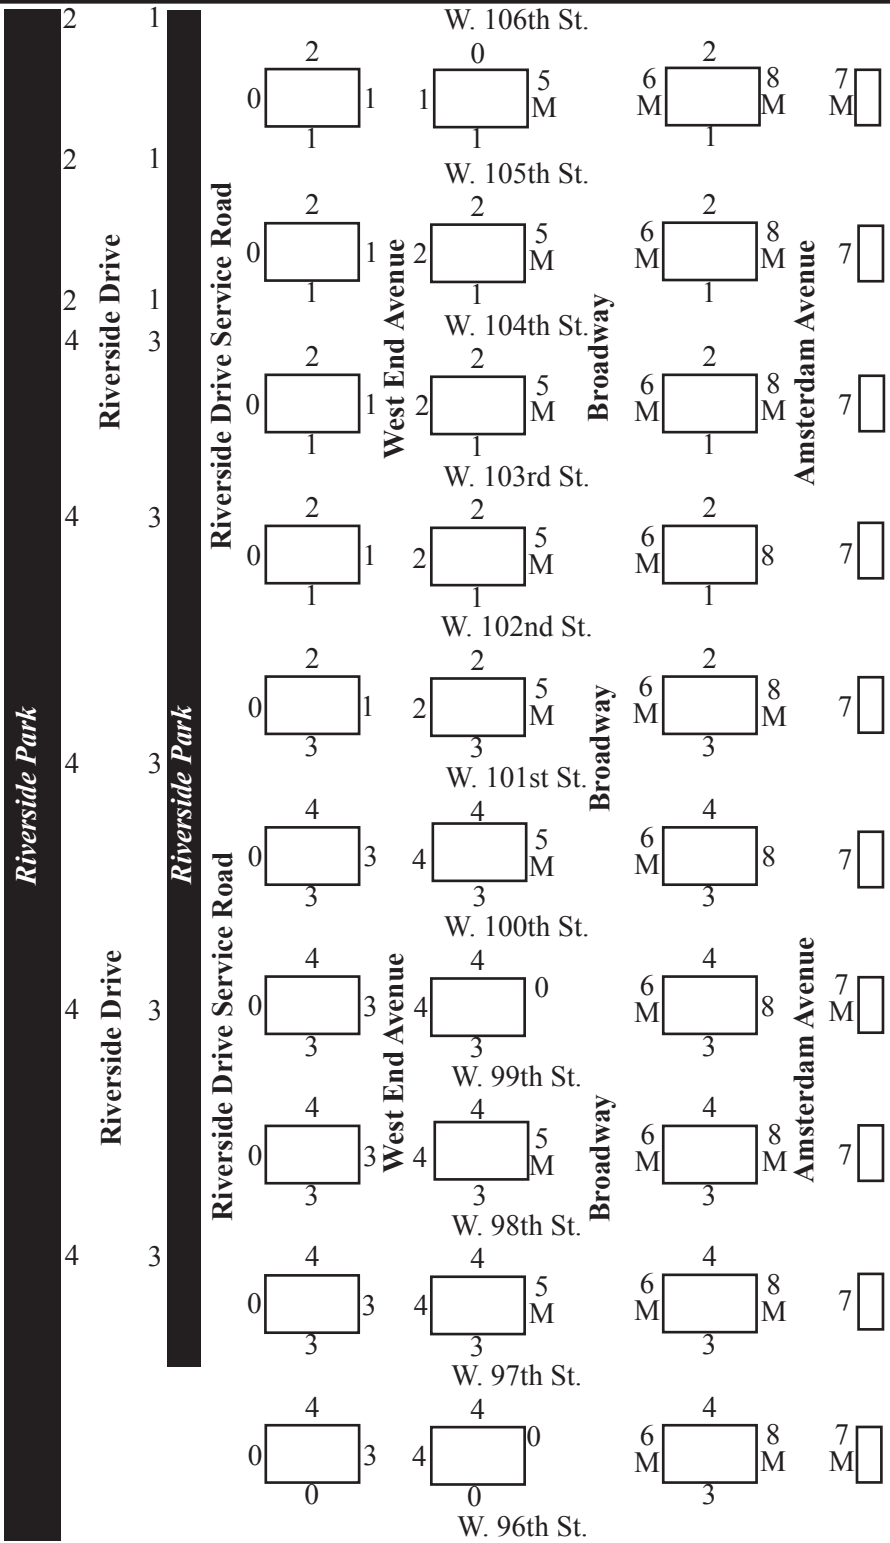

2012 Neighborhood Parking Map

WEST 102ND & 103RD STREETS BLOCK ASSOCIATION

LEGEND

"No Parking" Days and Times

| | Meters in Effect (Except Sunday) |
|-----------------------------------|-------------------------------------|
| 0 - No parking any time | -- |
| 1 - M, Th 9:30 am - 11:00 am | -- |
| 2 - Tu, F 9:30 am - 11:00 am | -- |
| 3 - M, Th 11:30 am - 1:00 pm | -- |
| 4 - Tu, F 11:30 am - 1:00 pm | -- |
| 5 - M-Sat 8:00 am - 8:30 am | 8:30 am - 10 pm |
| 6 - M-Sat 7:30 am - 8:00 am | 8:00 am - 10 pm |
| 7 - M, W, F 8:30 am - 9:00 am | 9:00 am - 7 pm |
| 8 - Tu, Th, Sat 8:30 am - 9:00 am | 9:00 am - 7 pm |
| M - Metered parking | |

2012 Alternate Side Parking Suspensions

- Jan. 1, Sun: New Year's Day
- Jan. 2, Mon: New Year's Day (Observed)
- Jan. 16, Mon: Martin Luther King, Jr.'s Birthday
- Jan. 23, Mon: Asian Lunar New Year
- Feb. 13, Mon: Lincoln's Birthday (Observed)
- Feb. 20, Mon: Washington's Birthday
- Feb. 22, Wed: Ash Wednesday
- Mar. 8, Thu: Purim
- Apr. 5, Thu: Holy Thursday
- Apr. 6, Fri: Good Friday
- Apr. 7, Sat: Passover (1st day)
- Apr. 12, Thu: Holy Thursday (Orthodox)
- Apr. 13, Fri: Good Friday (Orthodox)/Passover (7th Day)
- Apr. 14, Sat: Passover (8th Day)
- May 17, Thu: Solemnity of the Ascension
- May 27, Sun: Shavuot
- May 28, Mon: Memorial Day/Shavuot
- July 4, Wed: Independence Day
- Aug. 15, Wed: Feast of the Assumption
- Aug. 19-21, Sun-Tue: Idul-Fitr
- Sep. 3, Mon: Labor Day
- Sep. 17-18, Mon-Tue: Rosh Hashanah
- Sep. 26, Wed: Yom Kippur
- Oct. 1-2, Mon-Tue: Succoth
- Oct. 8, Mon: Columbus Day/Shemini Atzereth
- Oct. 9, Tue: Simchas Torah
- Oct. 26-28, Fri-Sun: Idul-Adha
- Nov. 1, Thu: All Saints' Day
- Nov. 6, Tue: Election Day
- Nov. 12, Mon: Veterans' Day
- Nov. 13, Tue: Diwali
- Nov. 22, Thu: Thanksgiving Day
- Dec. 8, Sat: Immaculate Conception
- Dec. 25, Tue: Christmas Day