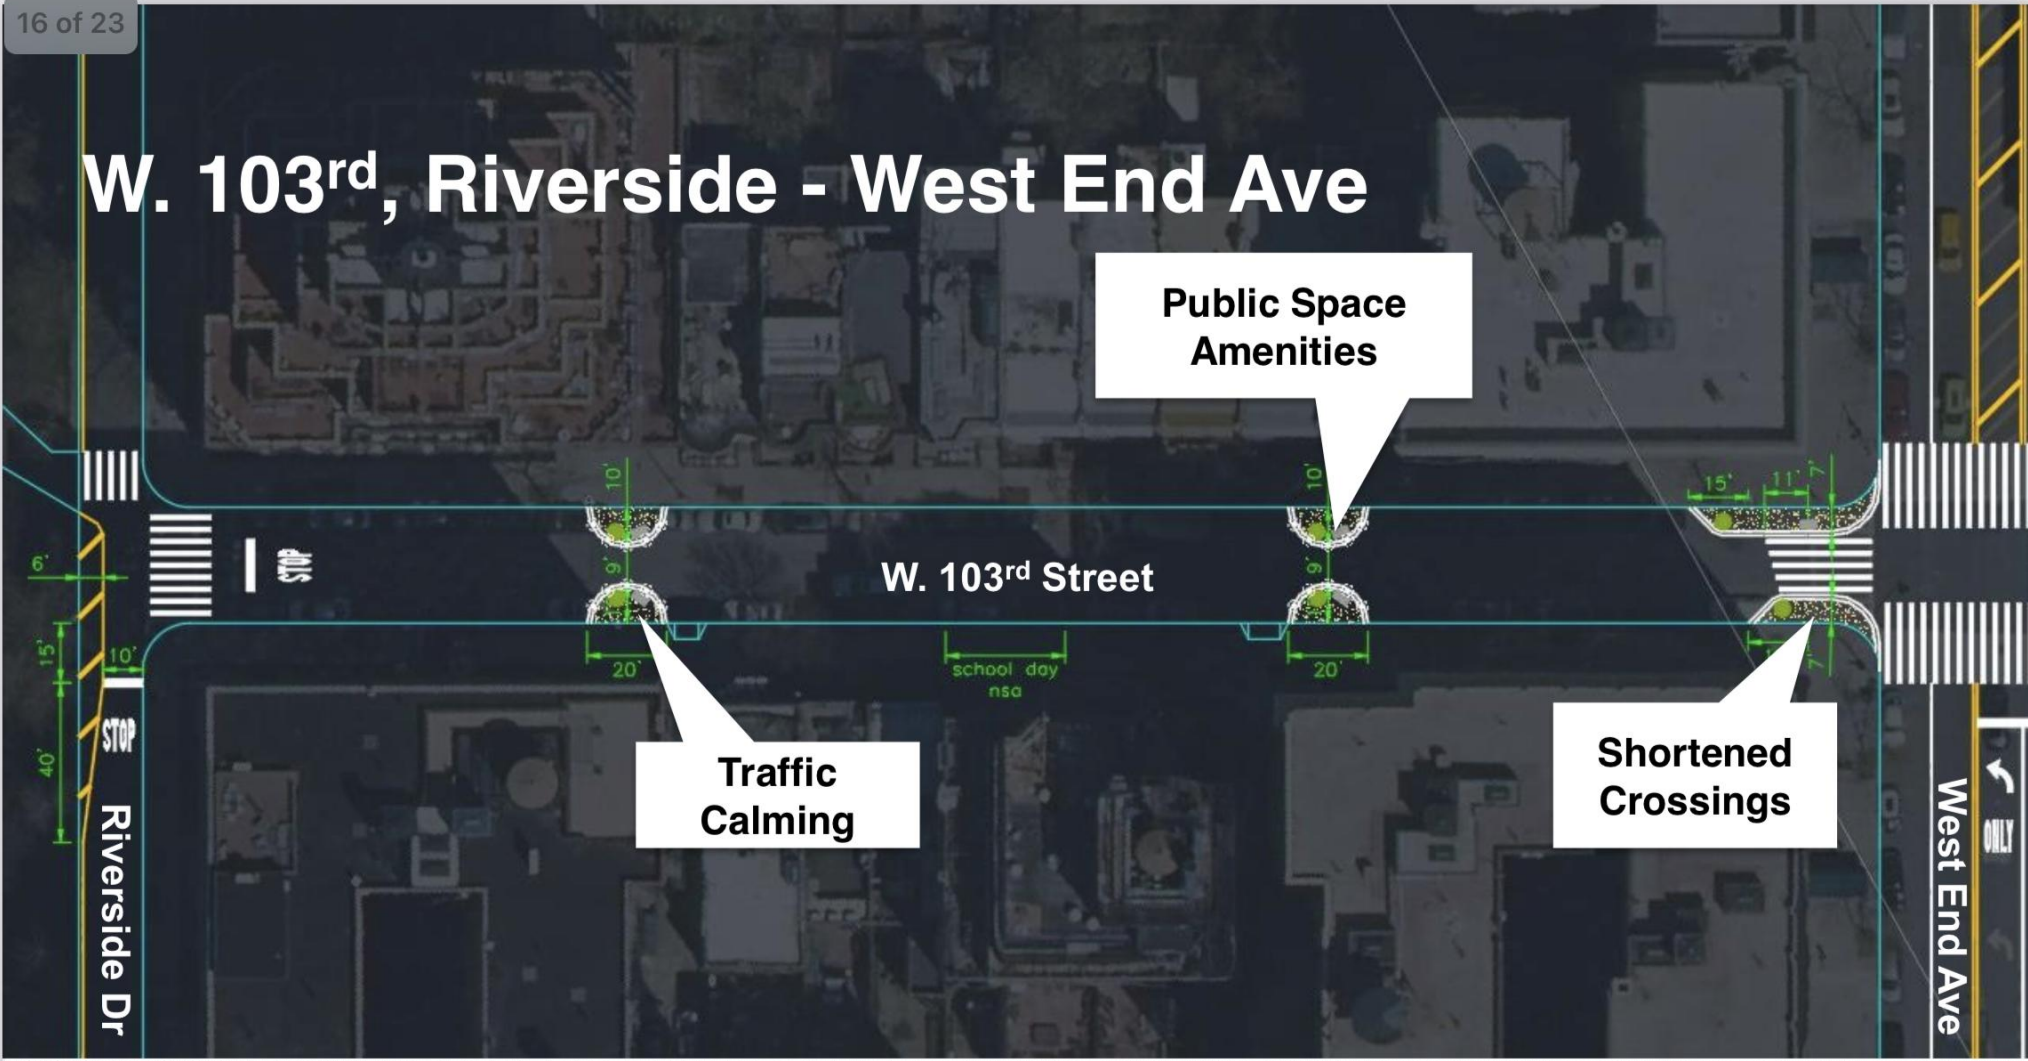

# W. 103<sup>rd</sup>, Riverside - West End Ave

# W. 103<sup>rd</sup>, West End Ave - Broadway

Shortened Crossings

Opportunities for Asphalt Art

W. 103<sup>rd</sup> Street

Traffic Calming

Public Space Amenities

Senior Living  
Childhood Program

West End Ave  
ONLY

# W. 103<sup>rd</sup>, Broadway - Amsterdam

Additional circulation space

Shared Street Color

Traffic Calming

Street Access from the Sidewalk

Offset Crossing + Bike Corral

Public Space Amenities

Opportunities for Asphalt Art