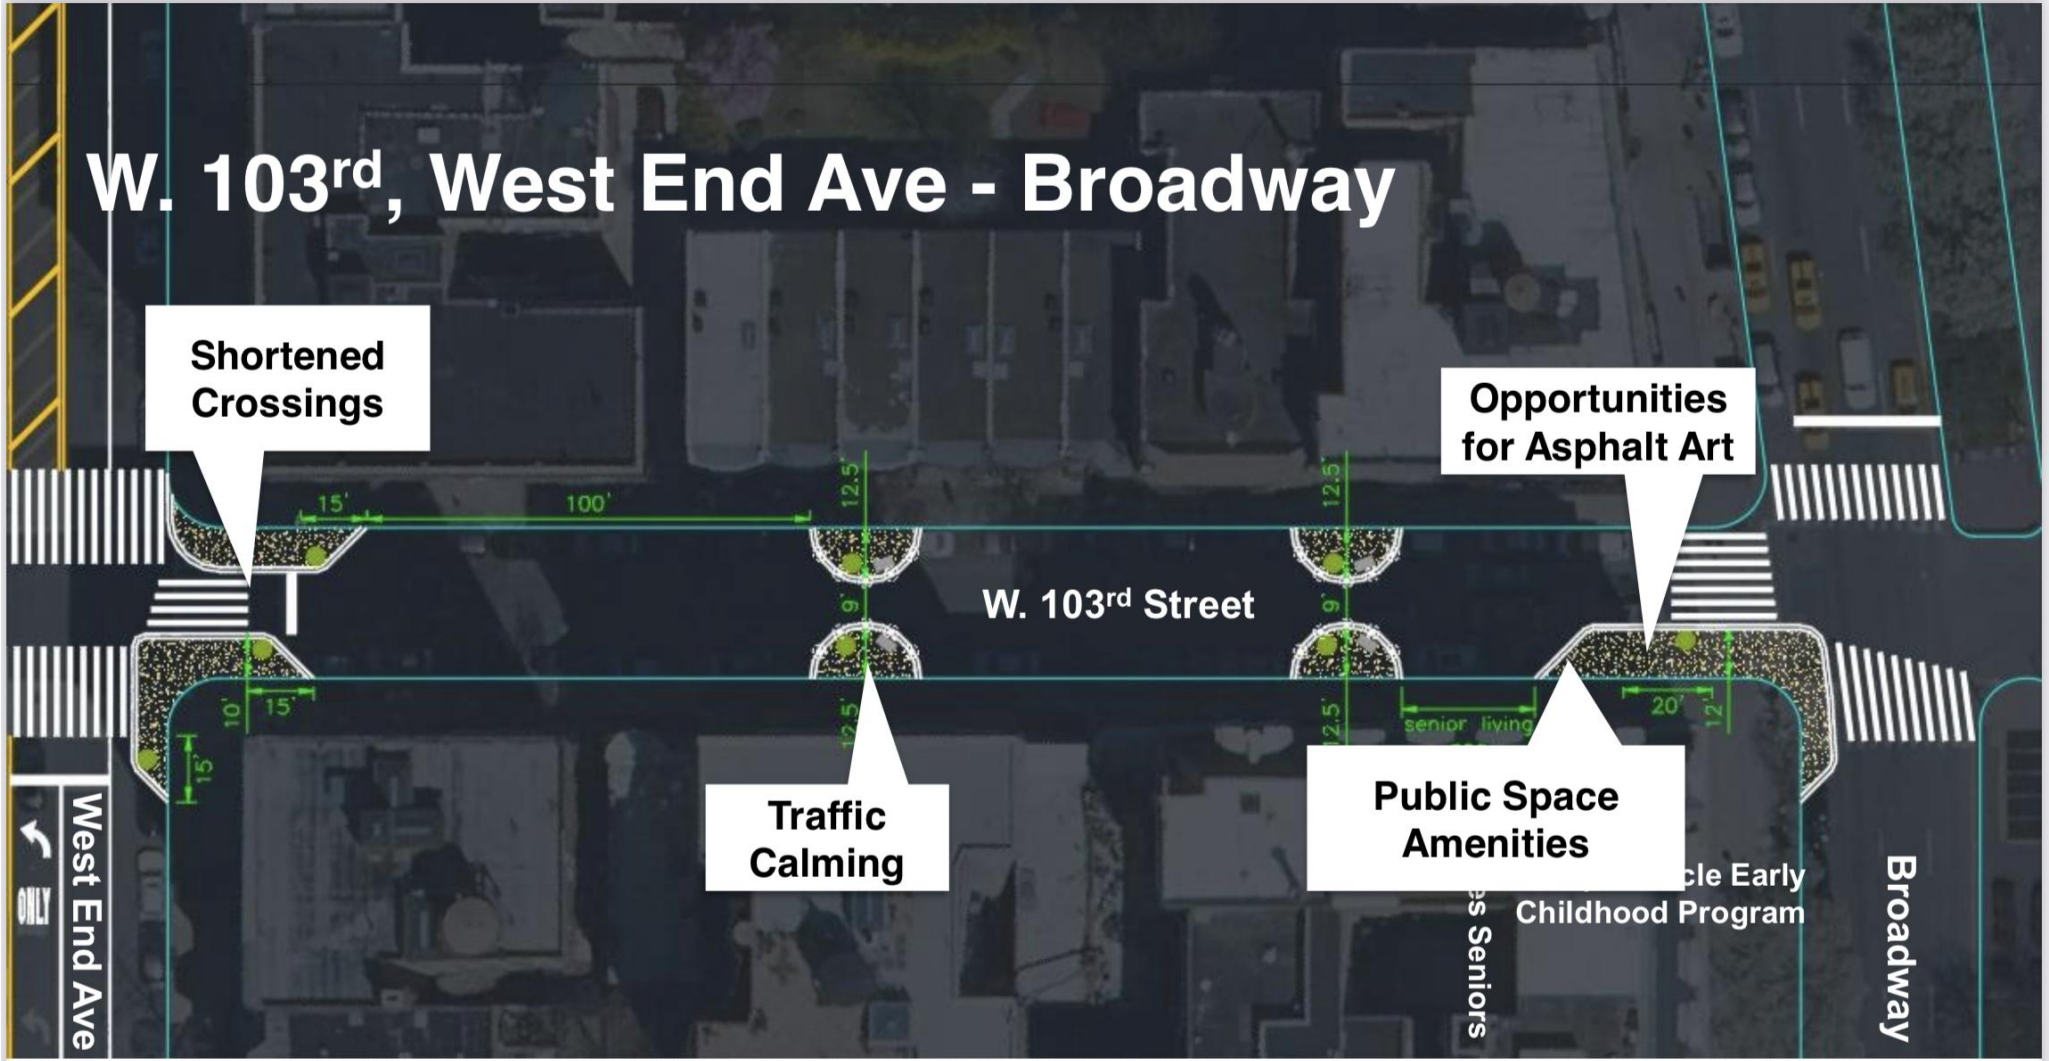

# W. 103<sup>rd</sup>, Riverside - West End Ave

# W. 103<sup>rd</sup>, West End Ave - Broadway

Shortened Crossings

Opportunities for Asphalt Art

W. 103<sup>rd</sup> Street

Traffic Calming

Public Space Amenities

Senior Living  
Childhood Program

West End Ave  
ONLY

# W. 103<sup>rd</sup>, Broadway - Amsterdam

Additional circulation space

Shared Street Color

Traffic Calming

Street Access from the Sidewalk

Offset Crossing + Bike Corral

Public Space Amenities

Opportunities for Asphalt Art